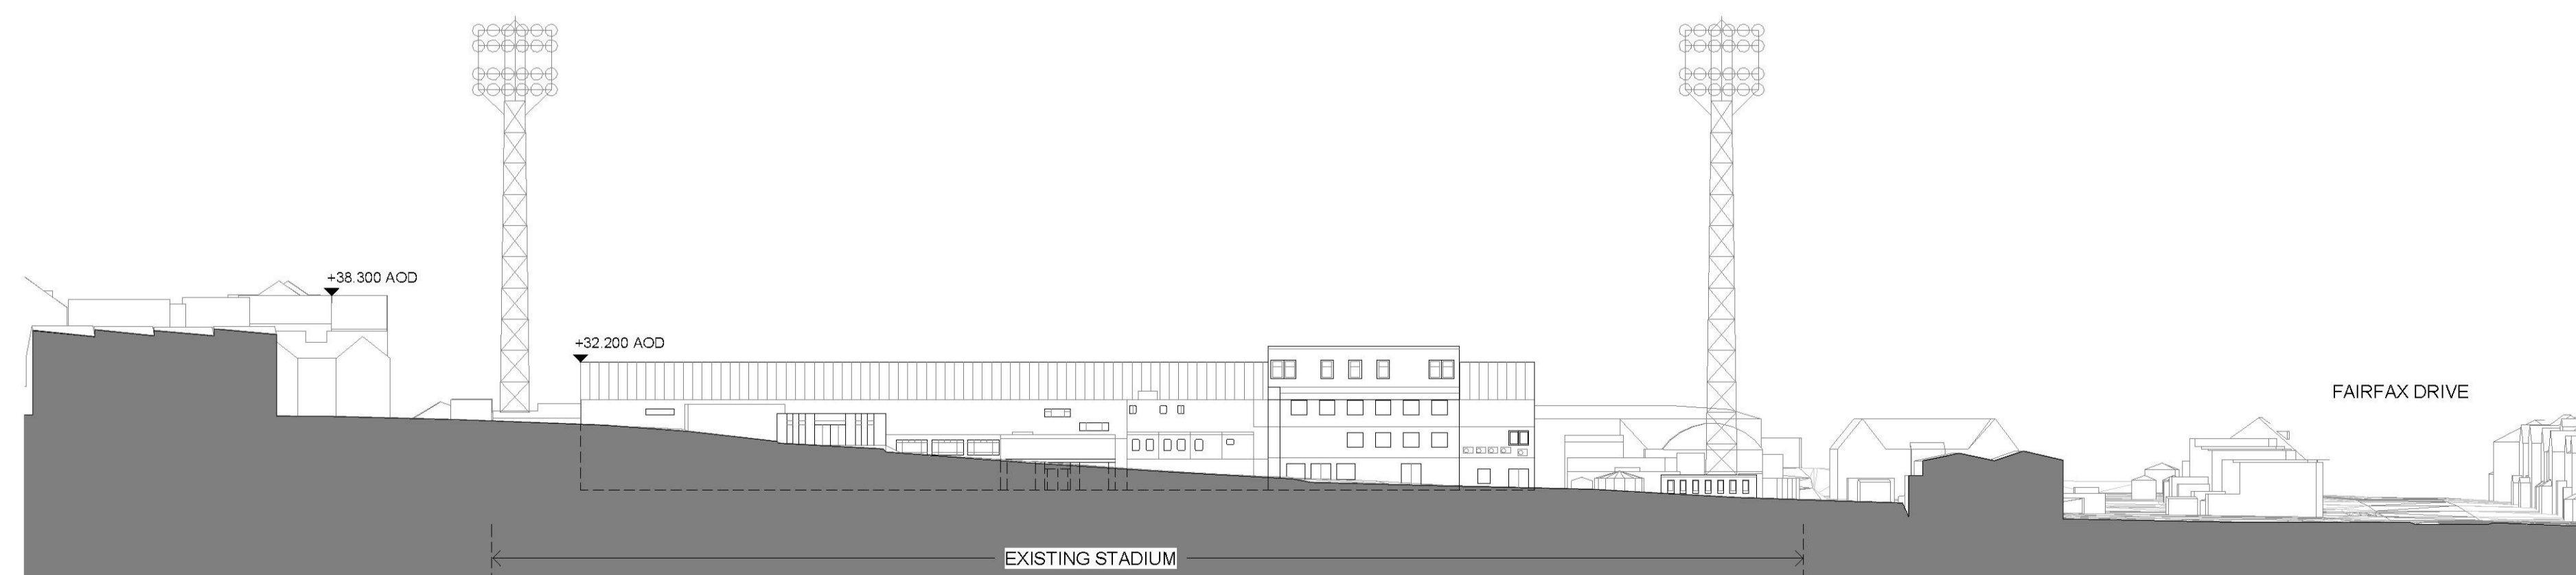

STADIUM EAST ELEVATION

Rev: P01 Date: 09.12.2019 Drw: KW Chk: SG

Planning Issue

Client:
Southend United FC

Project:
Roots Hall - Southend on Sea

Title:
Existing Stadium Elevations

Drawing status:
For Planning