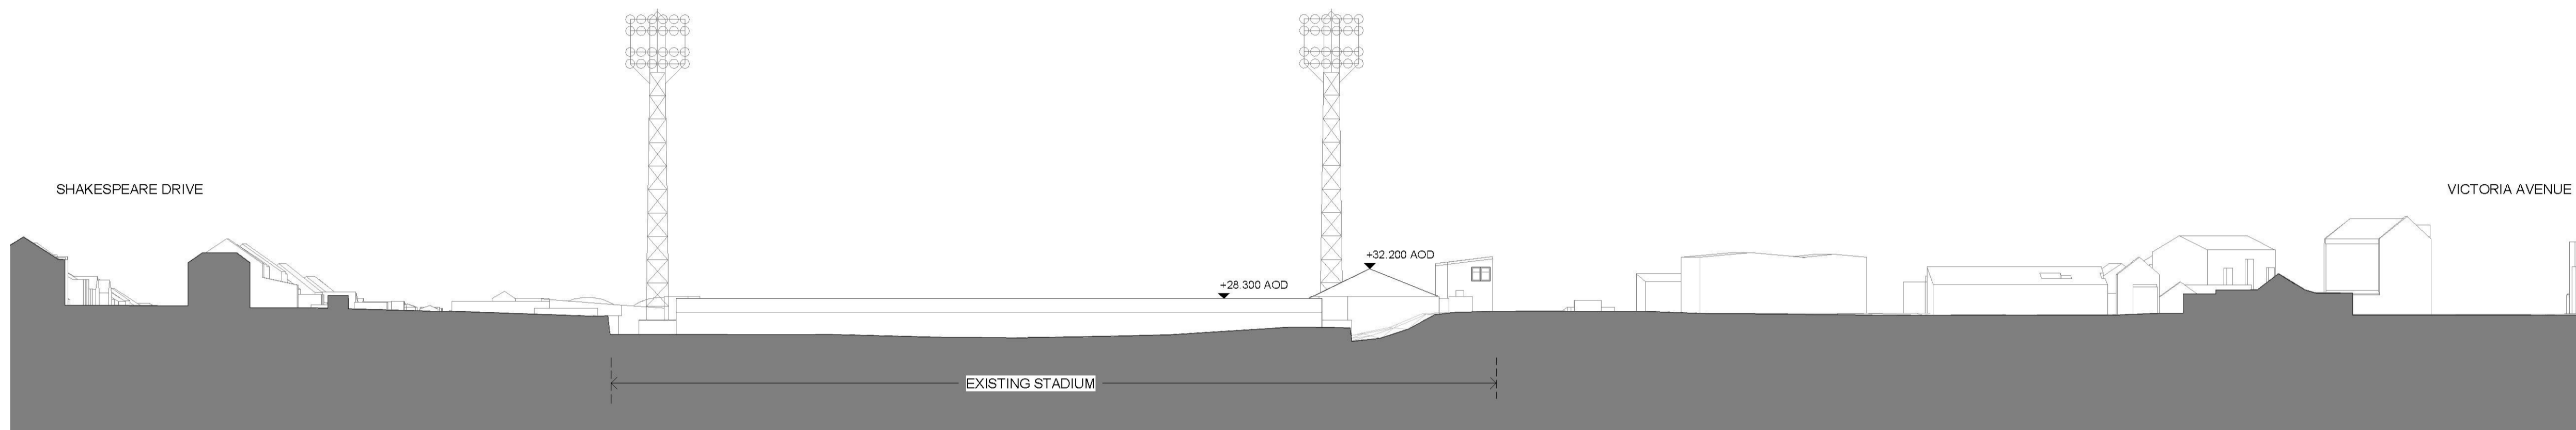

STADIUM SOUTH ELEVATION