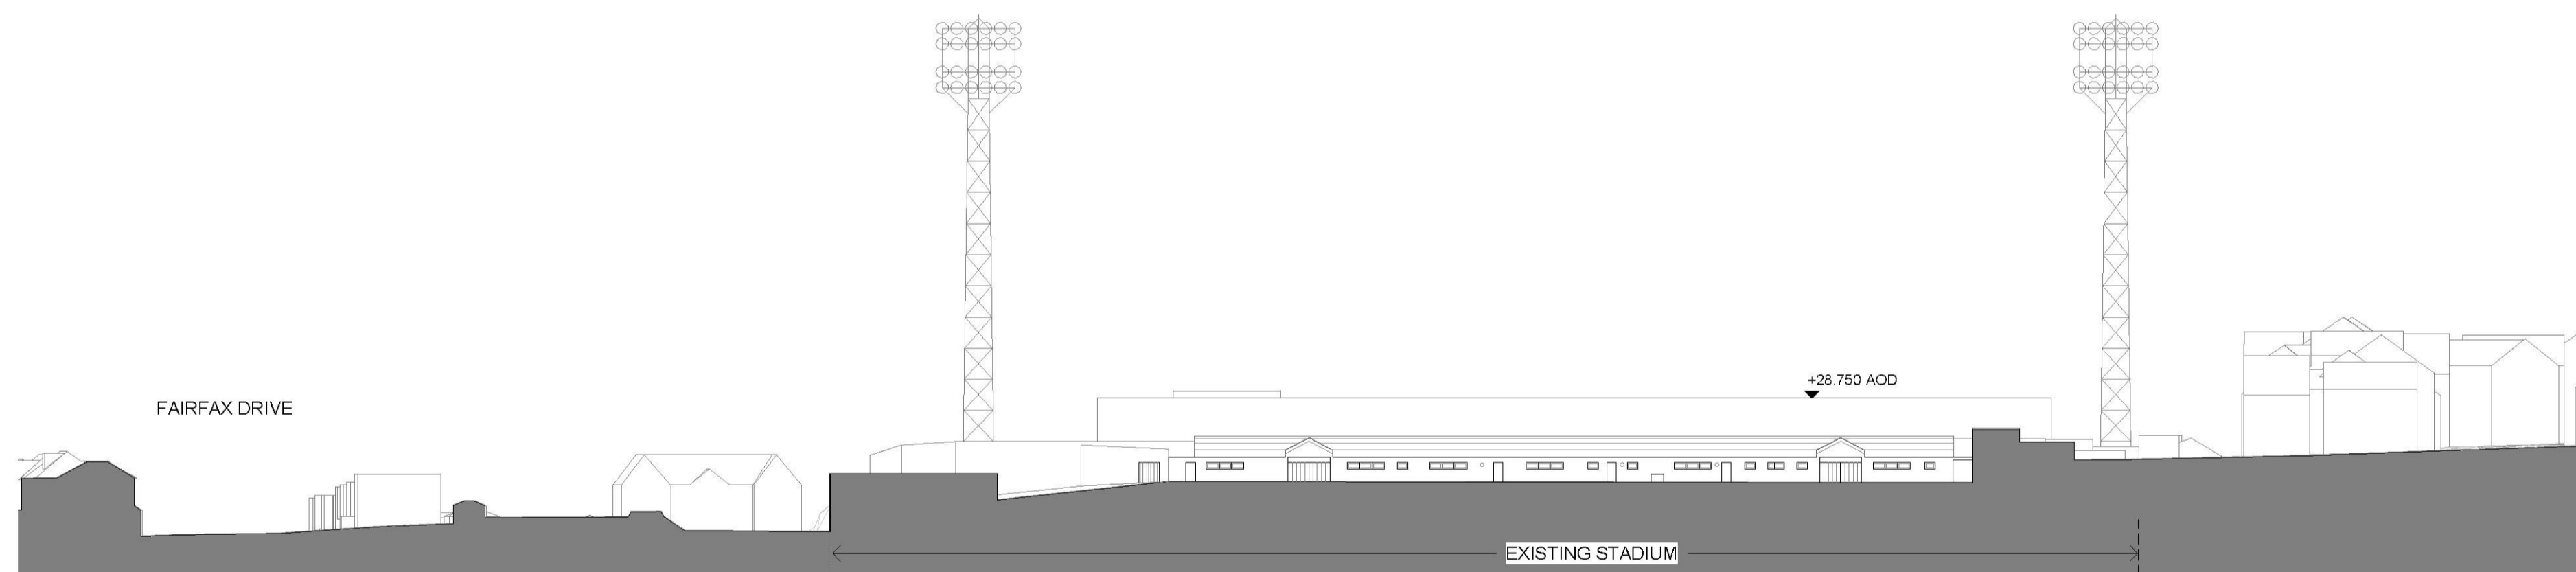

STADIUM WEST ELEVATION